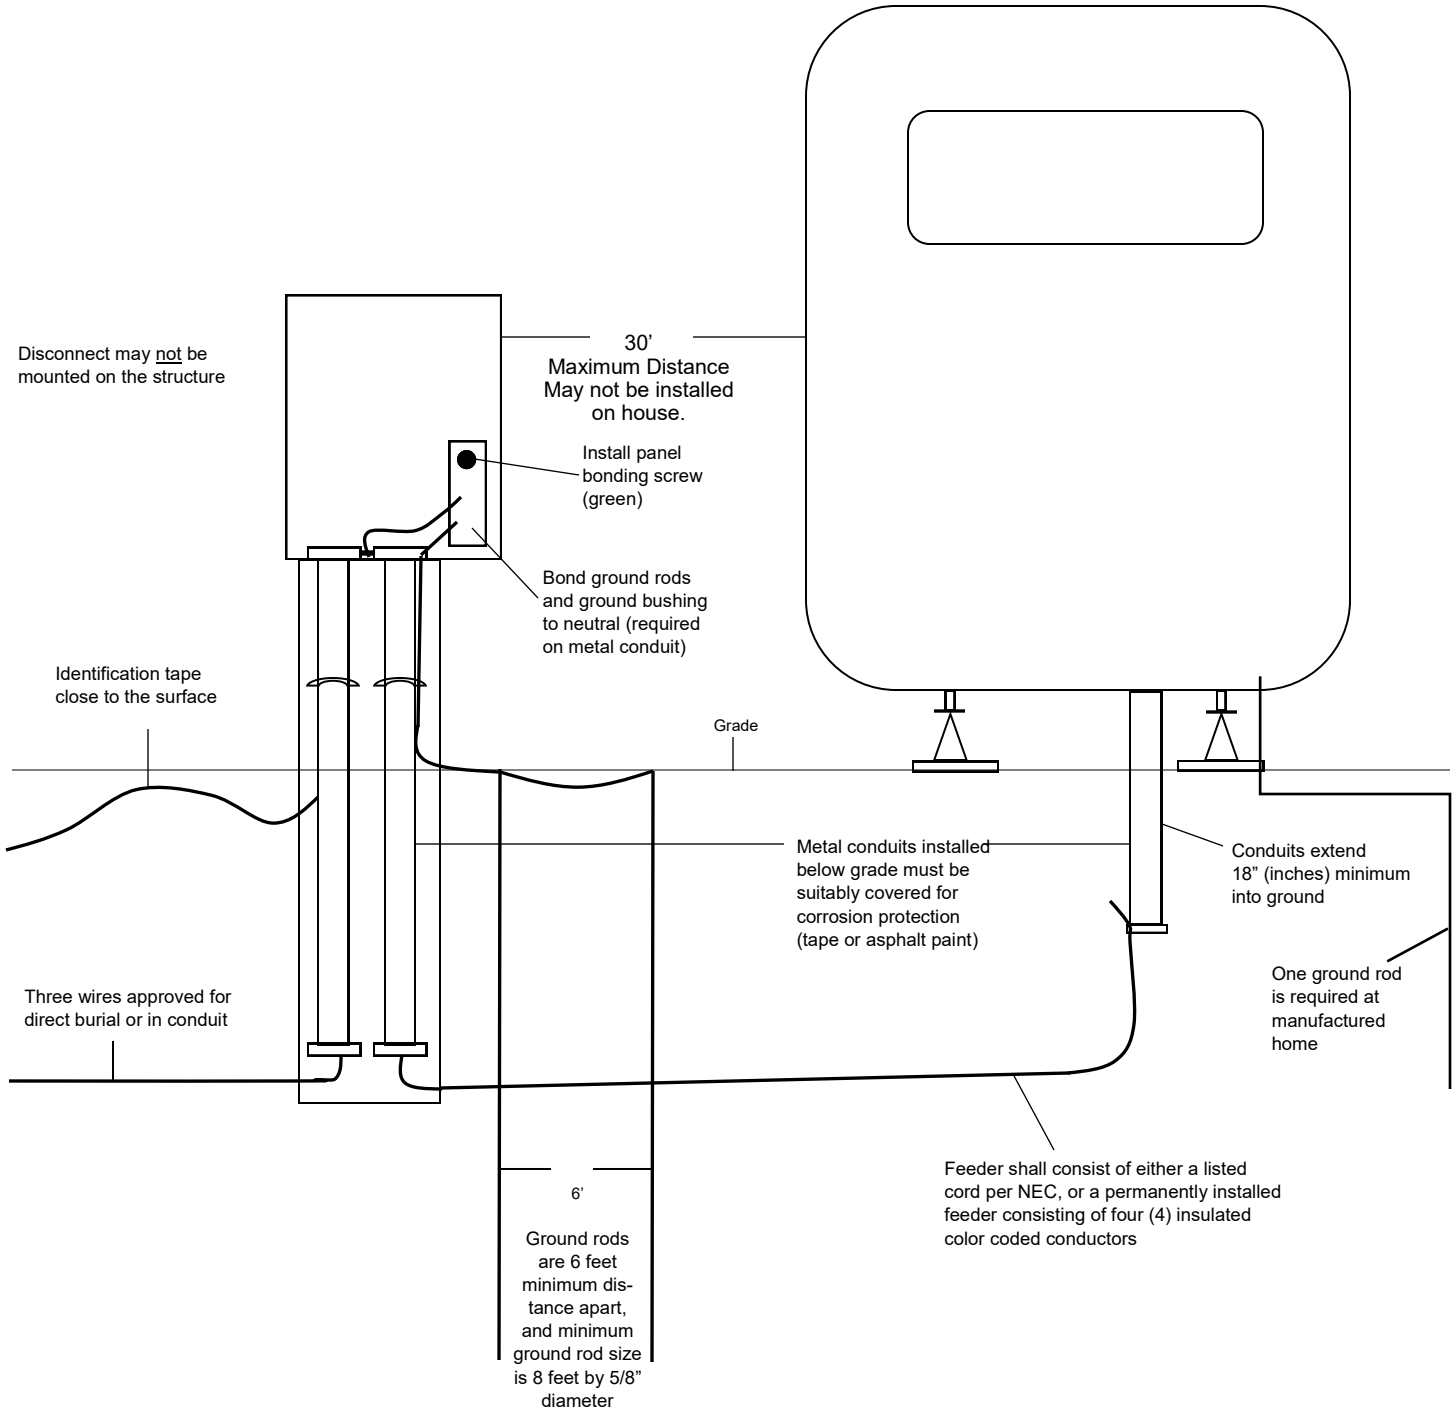

MANUFACTURED HOUSING ELECTRICAL CONNECTION

TEMPORARY SET UP (piers and anchors)

Pikes Peak Regional Building Department performs electrical inspections for the State of Colorado.

NOT ALL REQUIREMENTS ARE SHOWN. INSTALLATION MUST COMPLY WITH CURRENTLY ADOPTED NEC